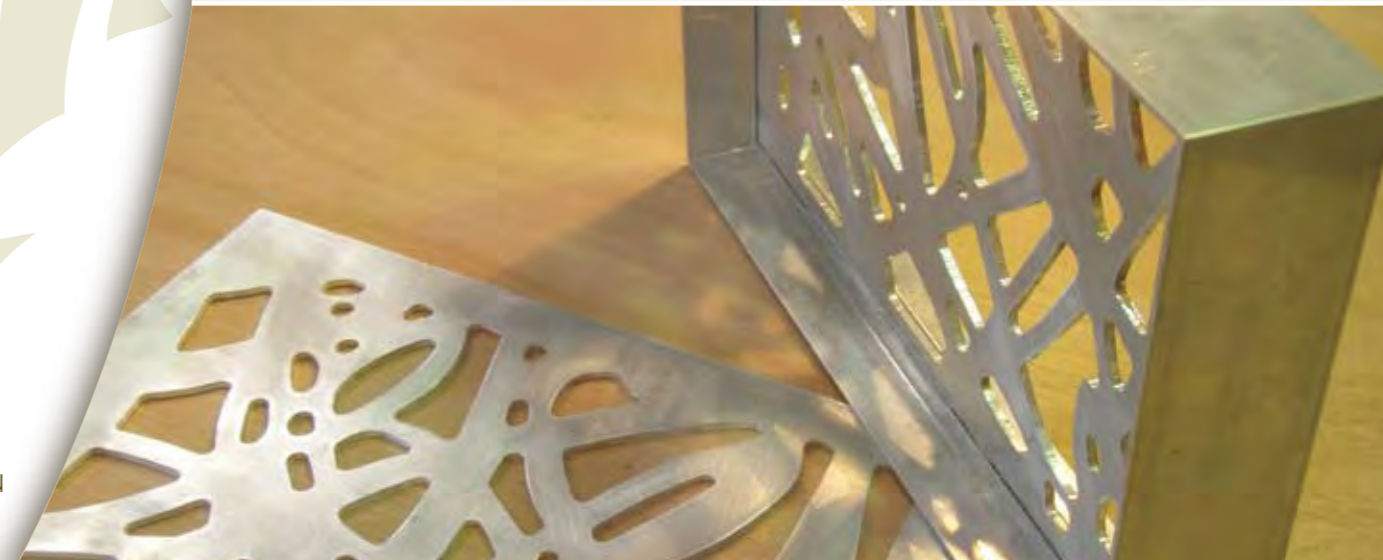

SCREENS PANELS DIVISIONS

Screen Art panels are a simple way to create a unique signature feature that is strong, beautiful & maintenance free. Each panel is cut from aluminium & framed in a strong, lightweight extrusion that is easily fastened to any structural component indoors or outdoors.

Casting delicate shadows & filtered light through complex geometric patterns or romantic contemporary designs, Scree Art panels are the beautiful alternative to bars, lattice or timber slats.

Screen Art panels are the ultimate alternative for:

- Privacy screens & room divisions
- Balcony & patio wall panels
- Landscaping & garden screens
- Interior & exterior focal points
- Water features
- Window security & light filtration
- Lighting effects & ceiling panels

Unit 3, 16-18 Ern Harley Drive
Burleigh Heads Qld 4220

Telephone: 07 5593 5445
Fax: 07 5593 5445

Web: www.screenart.net.au
Email: sales@screenart.net.au

SCREEN
Art

The beautiful alternative to life behind bars