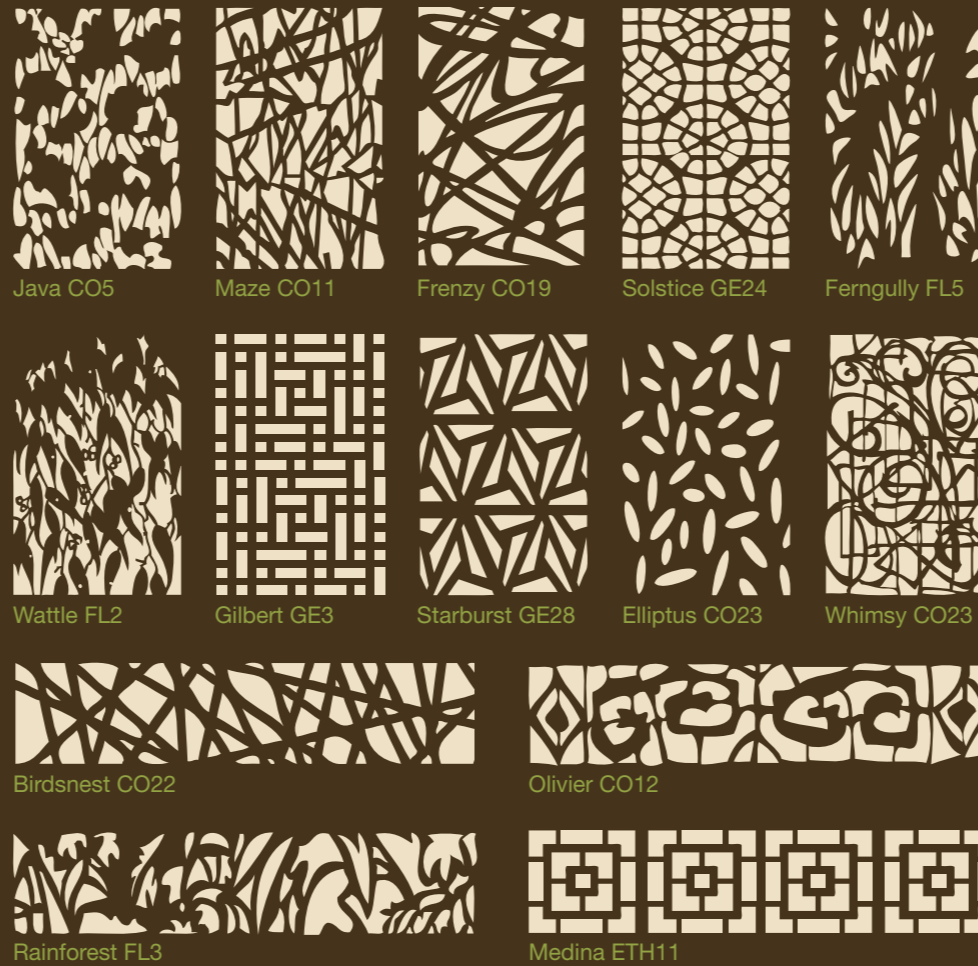

Casting delicate shadows & filtered light through complex geometric patterns or romantic contemporary designs, Scree Art panels are the beautiful alternative to bars, lattice or timber slats.

Screen Art panels are the ultimate alternative for:

THE BEAUTIFUL ALTERNATIVE

Screen Art panels are the beautiful alternative when it comes to screens, divisions & panels. With superior design & craftsmanship, our screens are available in many designs with a powder coat finish to suit any colour palette.

Screen Art panels can be implemented into any application including, gates, fences, windows, doors, ceilings, balustrades or as room dividers, privacy screens, landscaping or garden screens, wall features, lighting or fountain features.